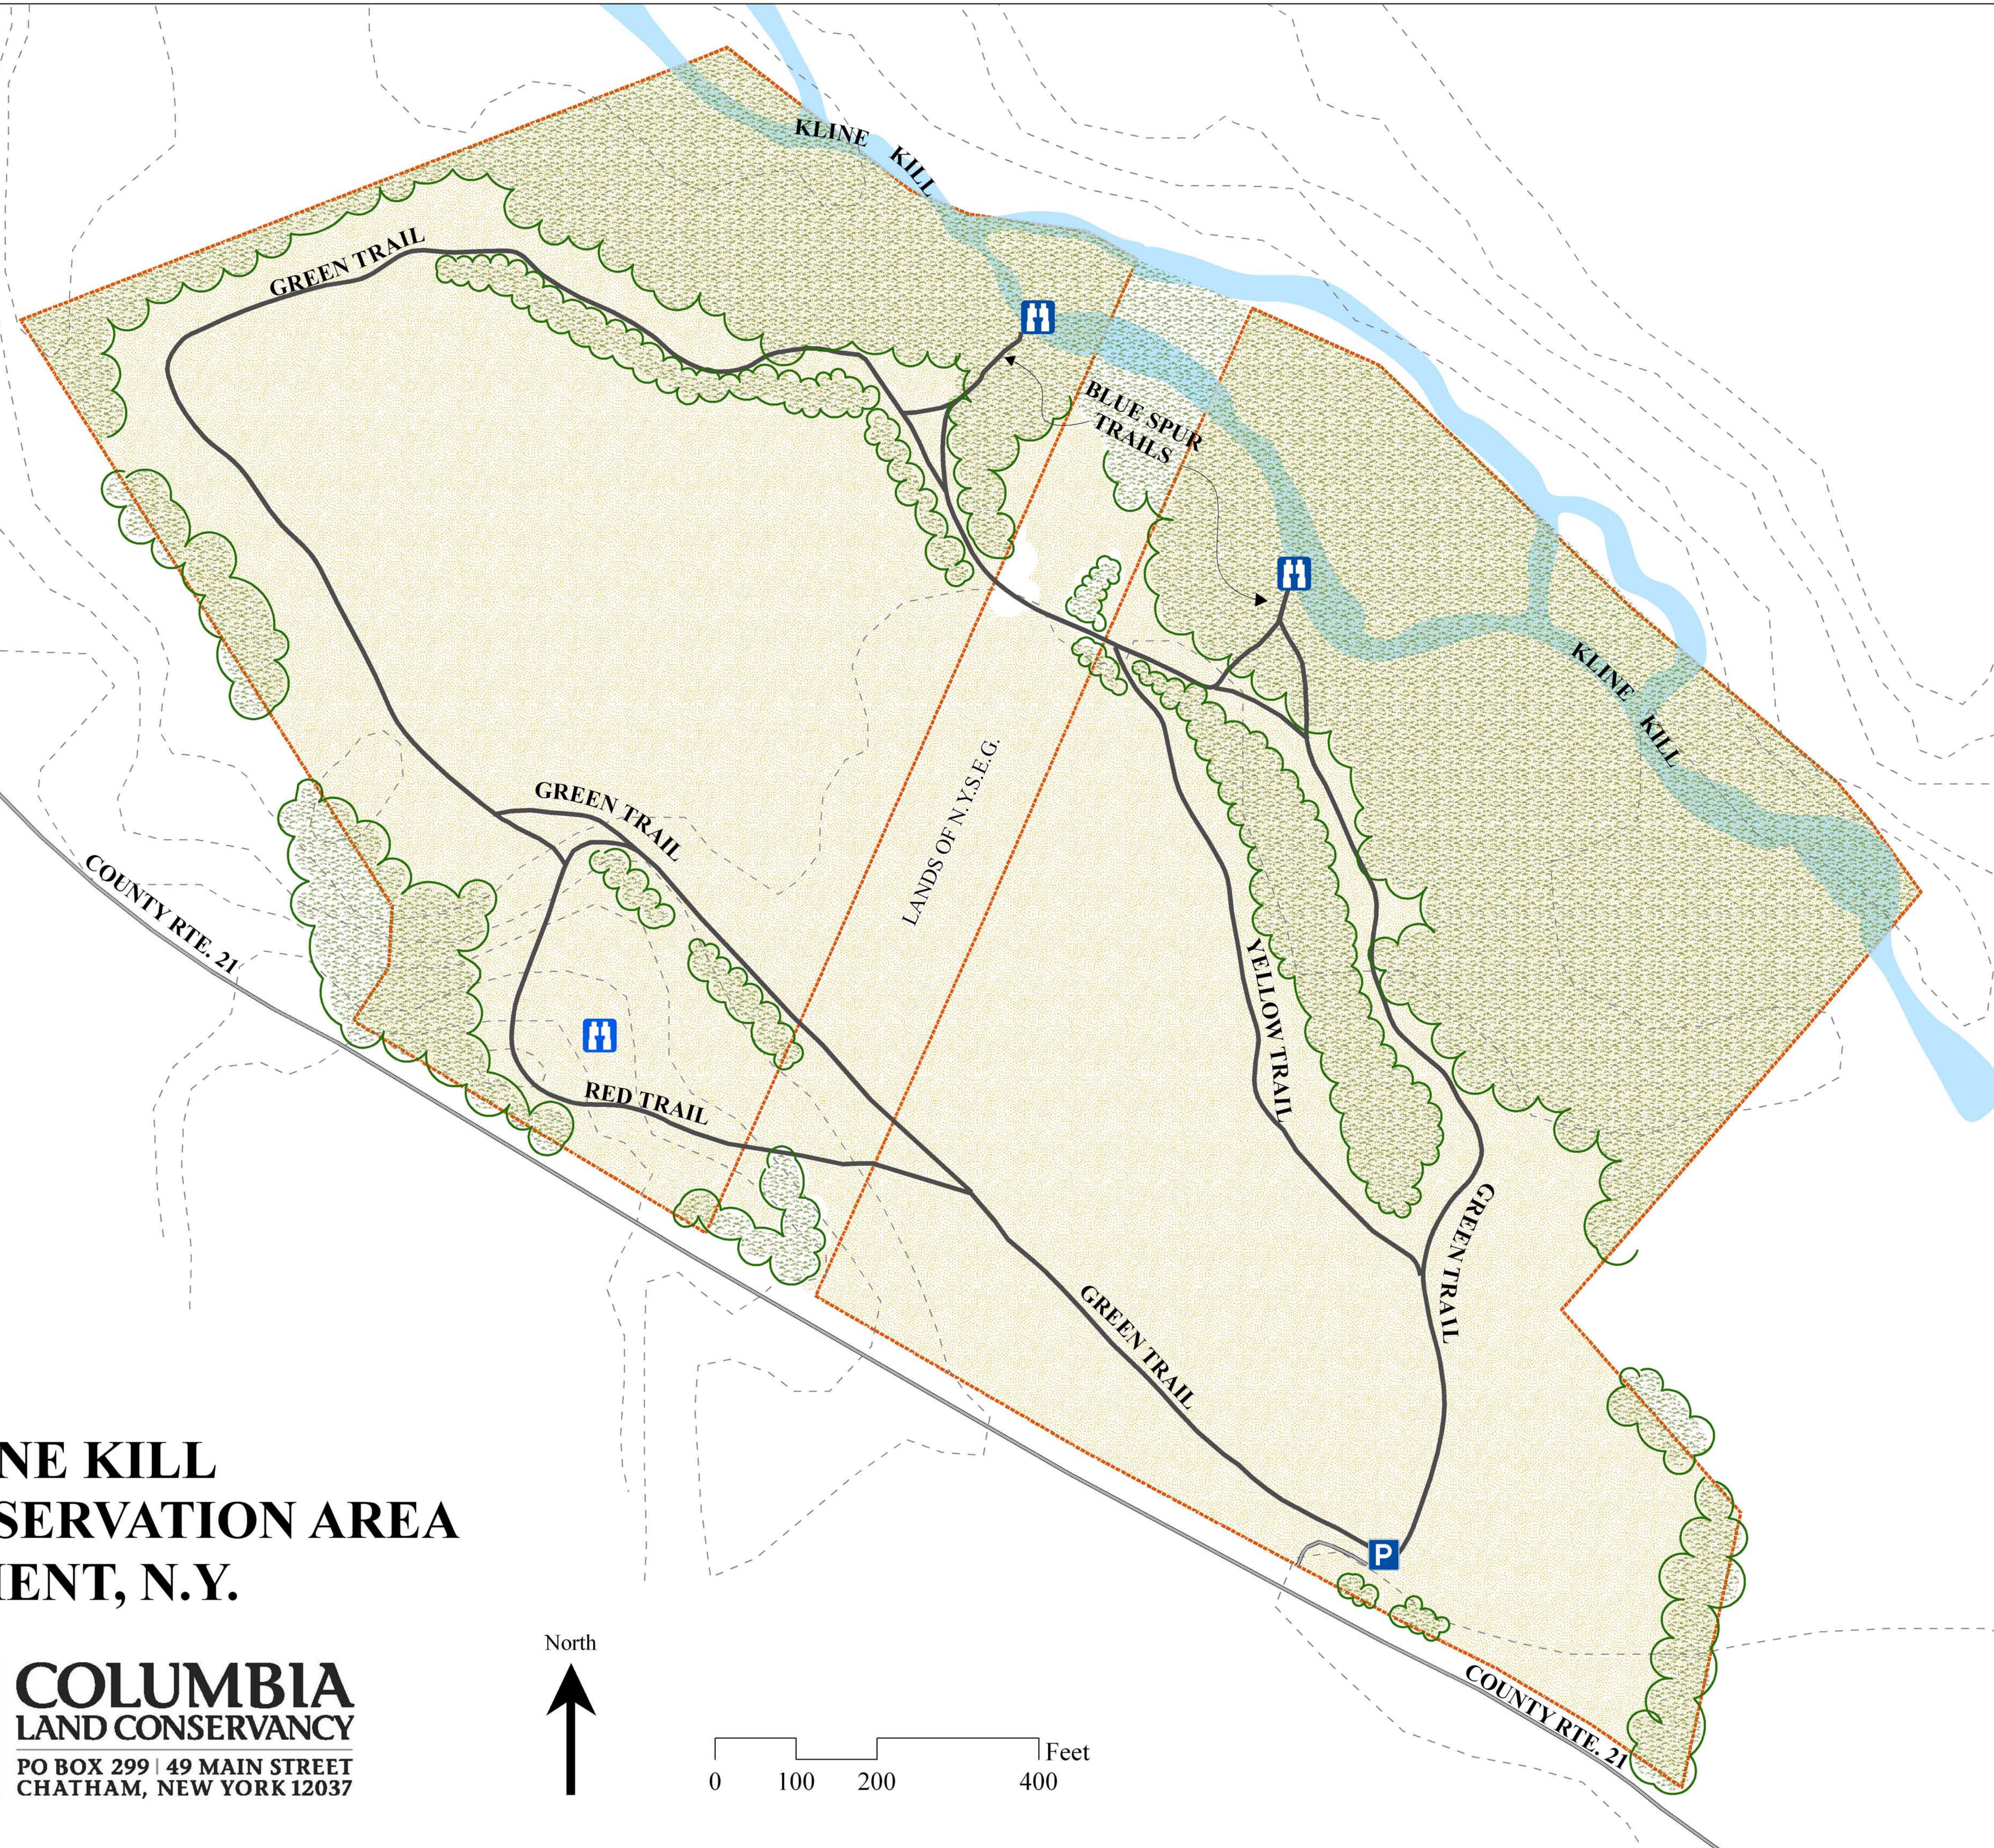

SIEGEL - KLINE KILL PUBLIC CONSERVATION AREA TOWN OF GHENT, N.Y.

COLUMBIA
LAND CONSERVANCY
PO BOX 299 | 49 MAIN STREET
CHATHAM, NEW YORK 12037

- LEGEND**
- PARKING AREA
 - VIEWING AREA
 - TRAILS
 - WOODLAND
 - OPEN FIELDS
 - KLINE KILL
 - CLC BOUNDARY